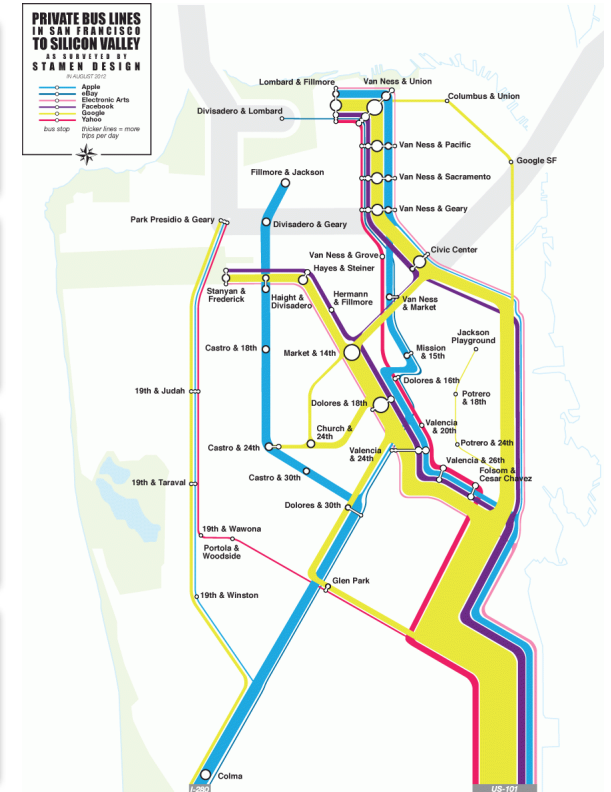

pics	price	description	city	date
	\$245K	Deer Creek Ranch Rare Find in Dsisd over 2000 sq ft -	Dripping Spr	1/05
	\$176K	11.76 Acre Land near Hamilton Pool in Dripping Springs -	Dripping Spr	1/05
	\$183K	4/2.5 Zero down & closing Others Round Rock/Leander, Pflugerville -	Kyle	1/05
	\$225K	Amazing Wood floors on 1st level . So many upgrades, must see -	Cedar Park	1/04
	\$213K	Upgraded Model home @ price of a Base model -	Cedar Park	1/04
	\$183K	Just Reduced--Beautiful 3 bedroom 2.5 bath in Olympic Heights -	Kingsland	1/04
	\$275K	See All The Extras On This Home-open hs today! -	Austin	1/04
	\$190K	2br / 2ba Condo Villas on Travis w/ Lake Access -	Austin	1/04
	\$250K	Hot Area, Central East Austin -	Austin	1/04
	\$279K	17.50 Acres with 4/2 home and barn with wash rack -	Georgetown	1/04
	\$189K	Open House Today! 6512 Alum Rock Cove -	Austin	1/04
	\$272K	Great Landscaping Accents This Two Bed Home! -	Georgetown	1/04
	\$150K	Great investment opportunity in Harris Branch -	Austin	1/04
	\$166K	3 Bdrm/ 2.5 Bath -- Price reduced -	Pflugerville	1/04
	\$154K	3 Bedrooms -- 1.5 Baths -- Mis# 8417183 -	Austin	1/04
	\$235K	3 Bed, 2 Bath In Desirable Round Rock!	Round Rock	1/04

Election Cartograms

Mark Newman

2008

“These maps were an effective counter to the [traditional U.S. election] maps that seemed to show huge, solid blocks of support for John McCain over Barack Obama. [...] We’re really talking about states [whose] big cities have a substantial enough impact on the rest of the state to change it.”

The City from the Valley

“[It’s] not a literal representation, but it’s much more readable than the actual routes”

Stamen Design

2015

maps.stamen.com

“[We] think those applications are good metaphors to apply to maps to push the field forward.”